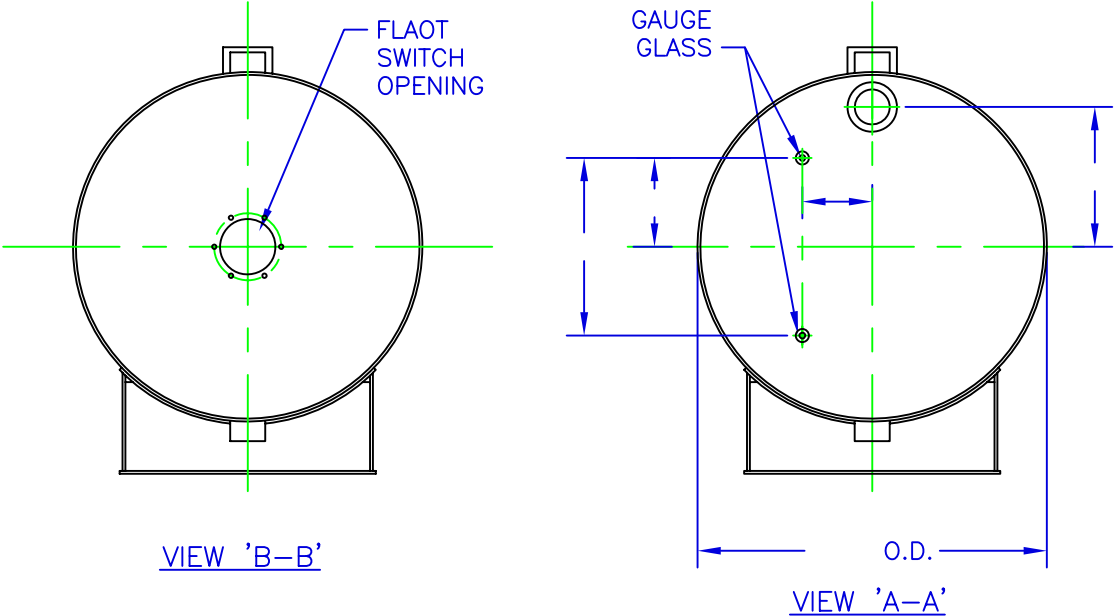

BOILER FEED TANK

Note:
Vessels with an internal lining
require a 12"x16" Manhole.

*DRAWING SHOWS GENERAL
ARRANGEMENT ONLY. ALL
FITTING SIZES AND LOCATIONS
ARE SUBJECT TO CHANGE TO
MEET CUSTOMER SPECIFICATIONS.