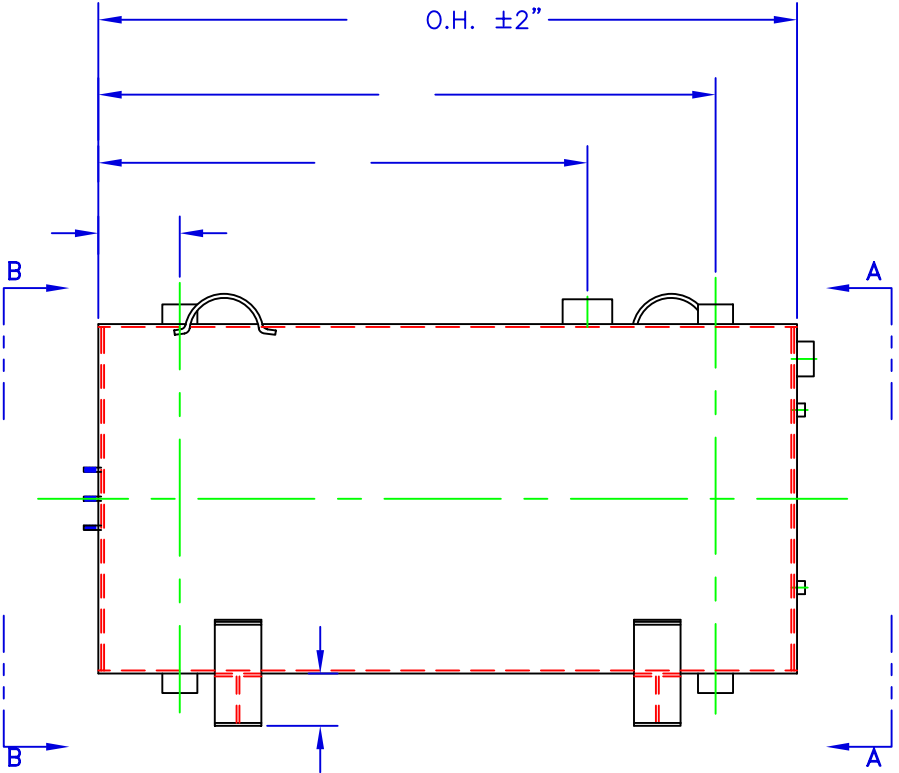

BOILER FEED TANK

Note:
Vessels with an internal lining
require a 12"x16" Manhole.

*DRAWING SHOWS GENERAL
ARRANGEMENT ONLY. ALL
FITTING SIZES AND LOCATIONS
ARE SUBJECT TO CHANGE TO
MEET CUSTOMER SPECIFICATIONS.